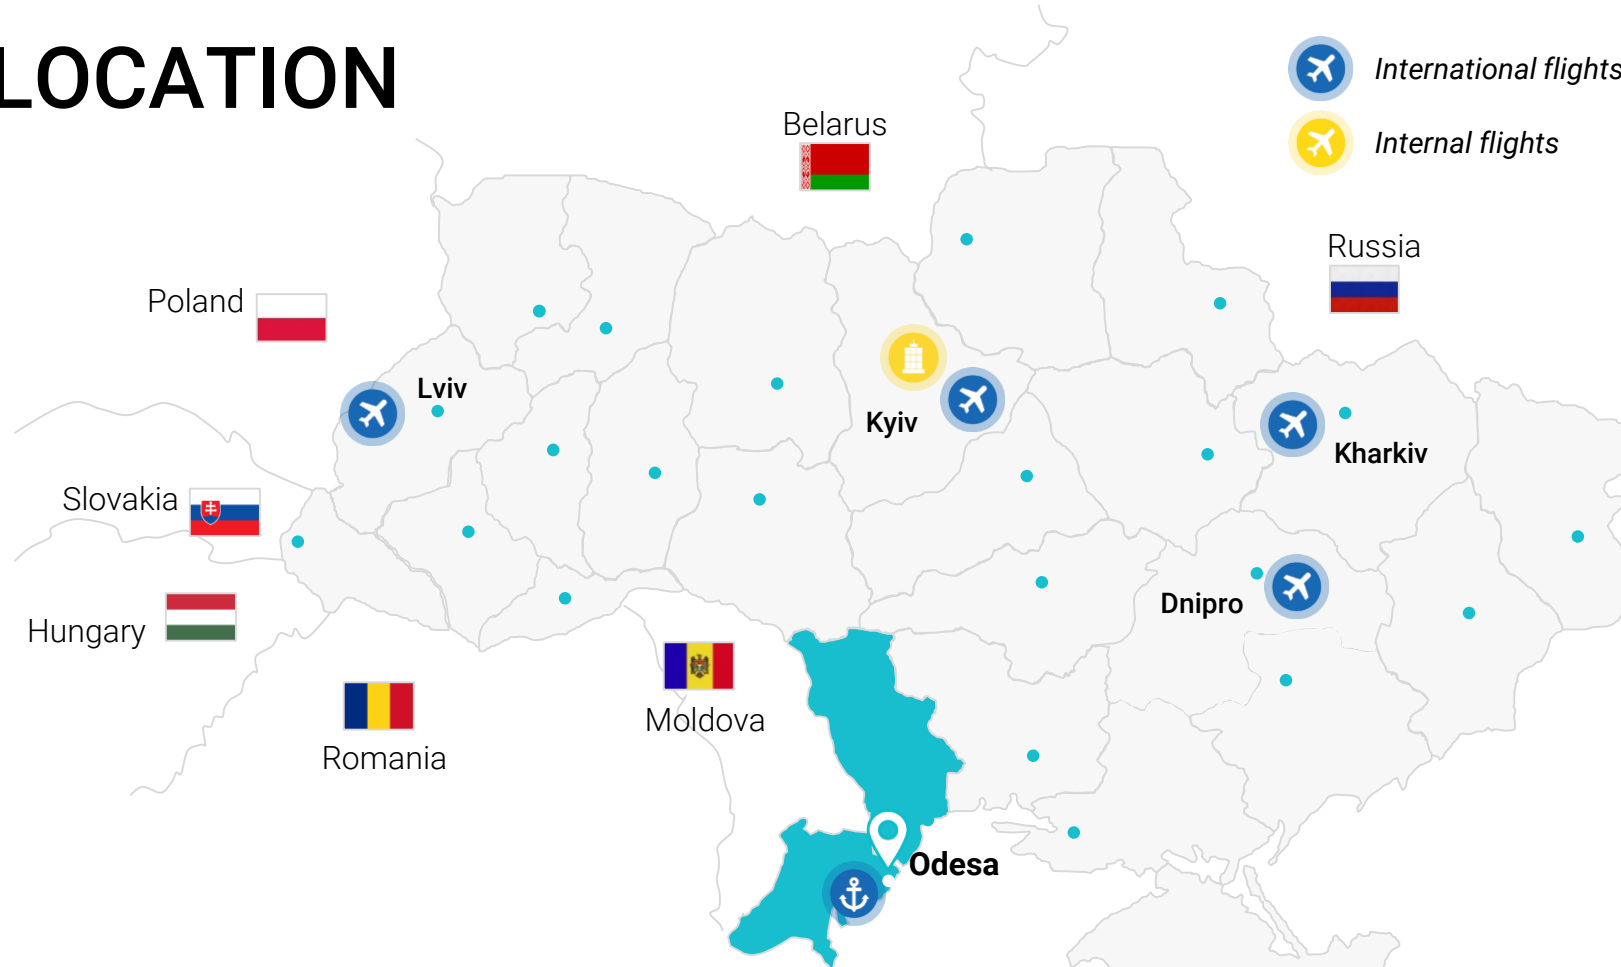

# LOCATION

474 km  **Kyiv**

824km  **Poland**

888 km  **Hungary**

287 km  **Romania**

# HUMAN CAPITAL

POPULATION  
IN THE REGION

2.3M

5.8% of total population  
in Ukraine

AVAILABLE  
WORKFORCE

1 036K

6.1% of total workforce in  
Ukraine

UNEMPLOYMENT  
RATE

## NATURAL RESOURCES

- Limestone
- Sand
- Kaolin
- Oil
- Granite
- Coal