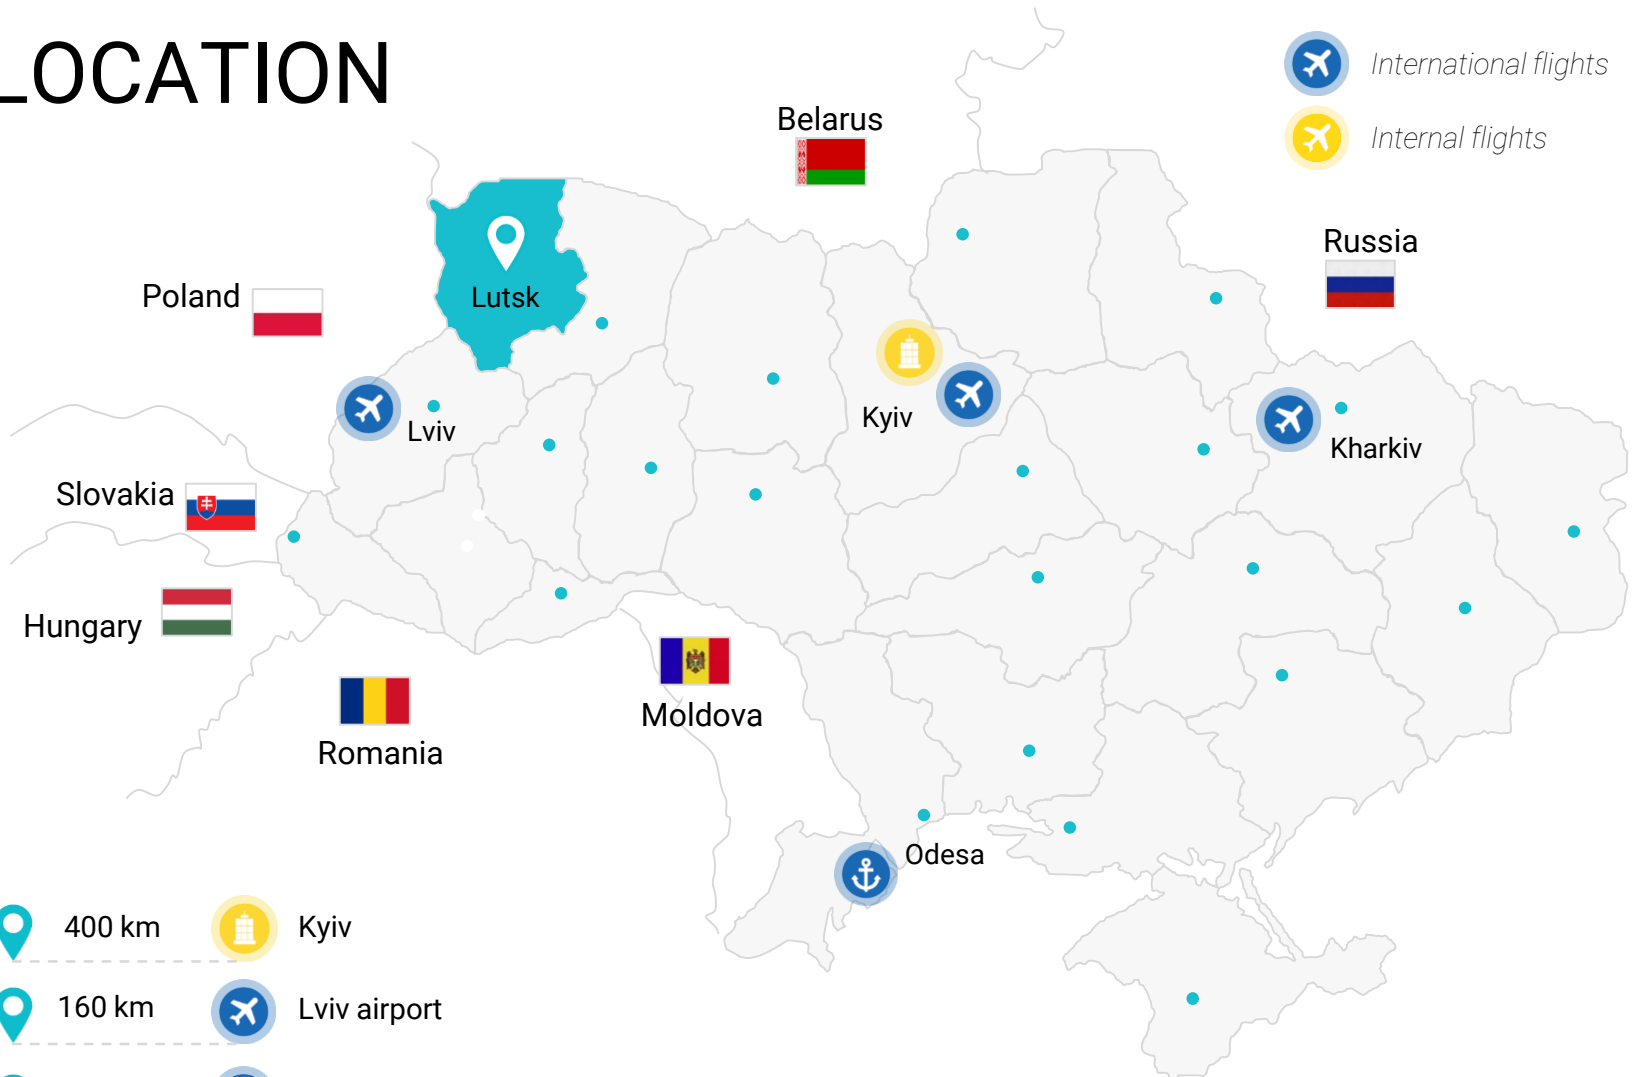

**Ukraine Invest**  
Your Investment Matters

**VOLYN**

**REGION OVERVIEW**

# LOCATION

-  International flights
-  Internal flights

-  400 km  Kyiv
-  160 km  Lviv airport
-  840 km  Odesa seaport
-  130 km  Poland

 440 km  Hungary

 3800 km  Romania