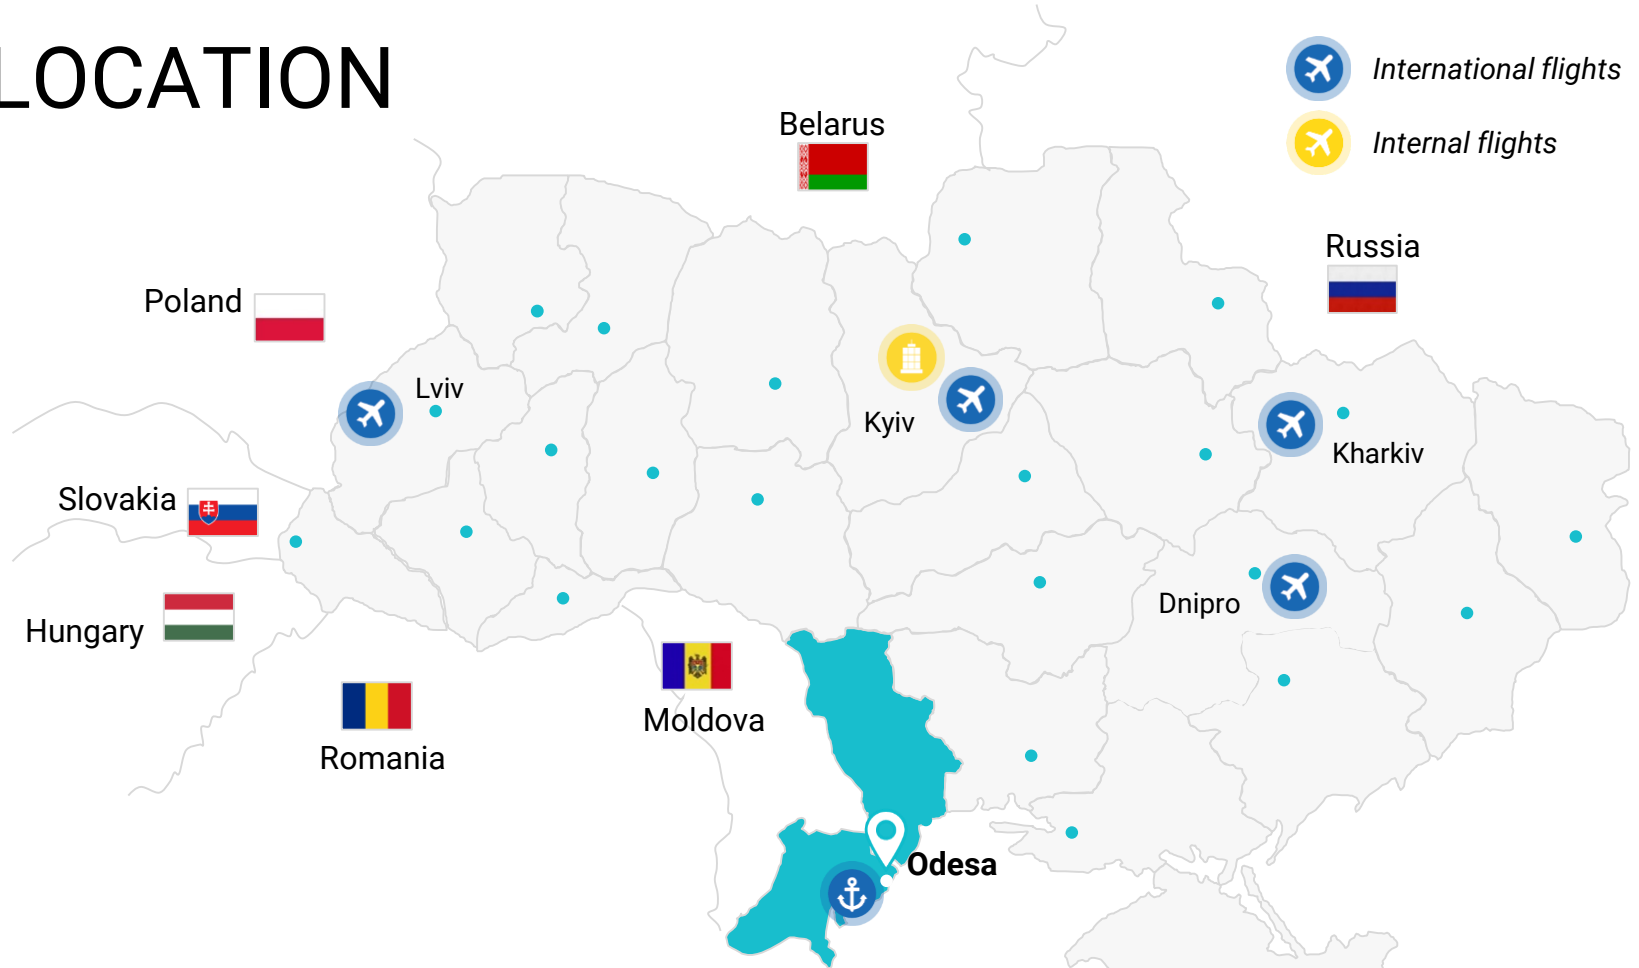

UkraineInvest
Your Investment Matters

ODESA

REGION OVERVIEW

LOCATION

474 km  Kyiv

824km  Poland

888 km  Hungary

287 km  Romania