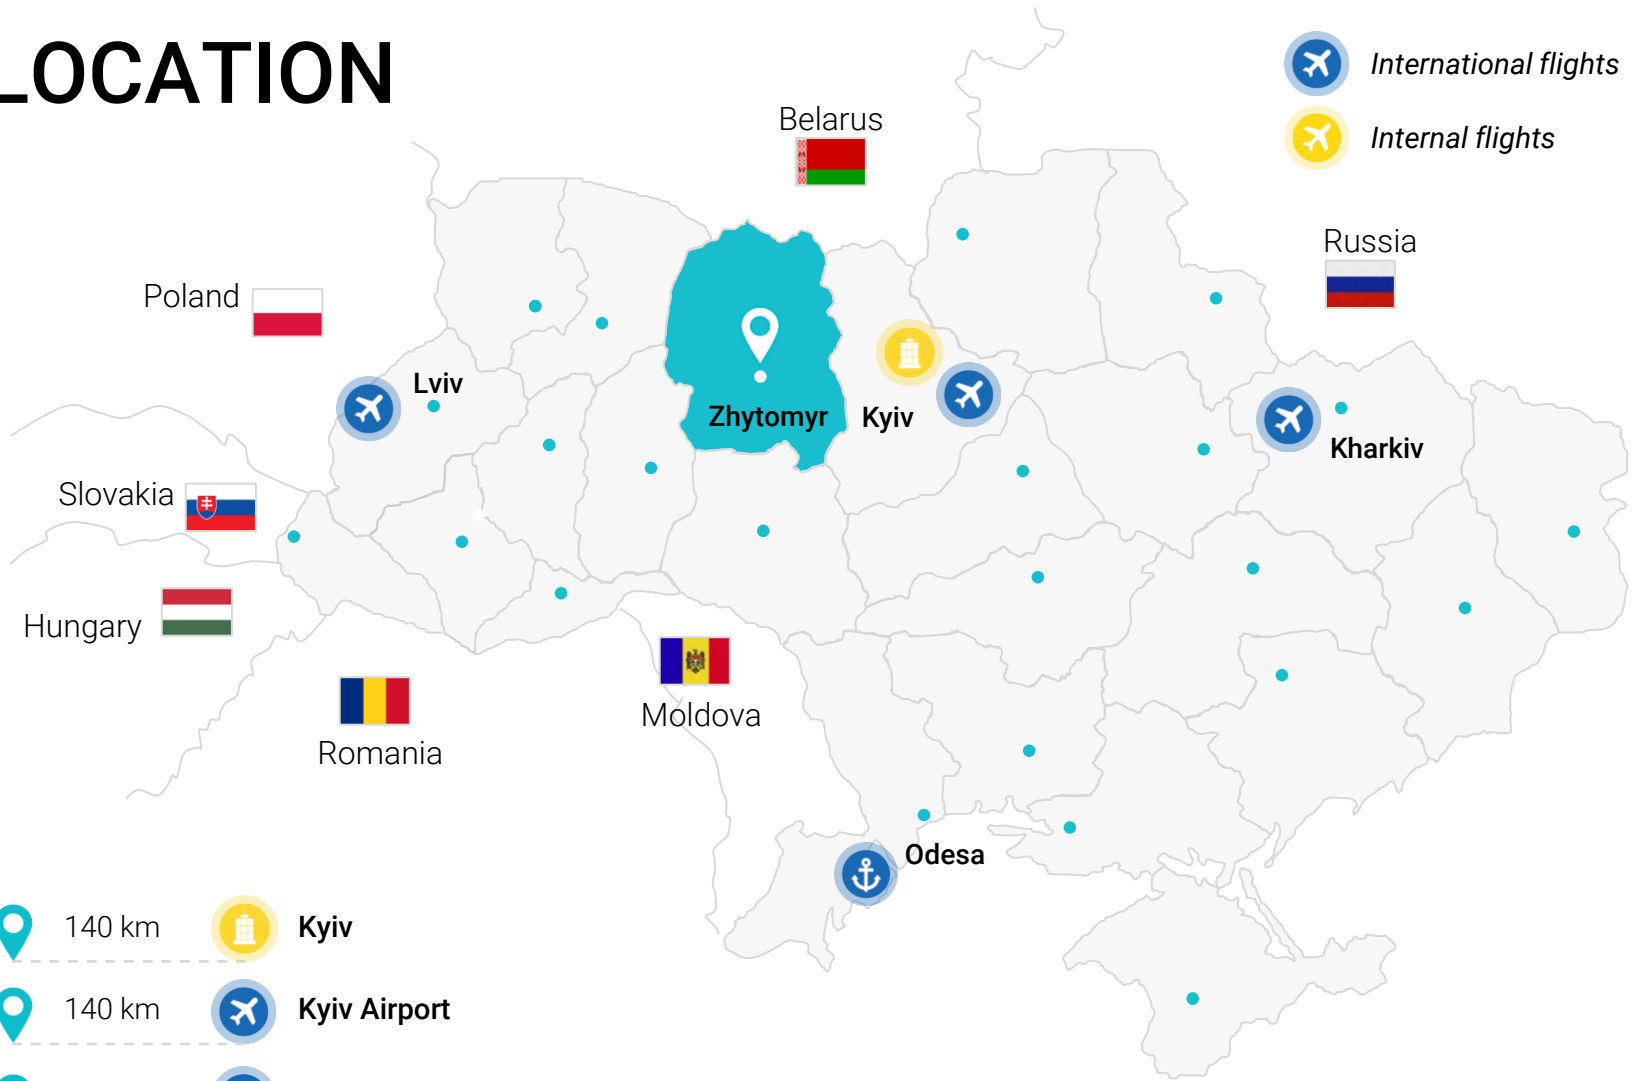

Ukraine Invest
Your Investment Matters

ZHYTOMYR

REGION OVERVIEW

May 2020

LOCATION

-  International flights
-  Internal flights

 140 km  **Kyiv**

 140 km  **Kyiv Airport**

 501 km  **Odesa seaport**

 470 km  **Poland**

 665 km  **Hungary**

 400 km  **Romania**

HUMAN CAPITAL

POPULATION IN THE REGION

1.206 m

Zhytomyr 267k
Berdychiv 77k
Korosten 64k

Novohrad-Volynskyi

USA's bags manufacturing

Zhytomyr

German automotive parts manufacturing

Zhytomyr

Swiss laundry boards manufacturing

Zhytomyr

CONTACT US