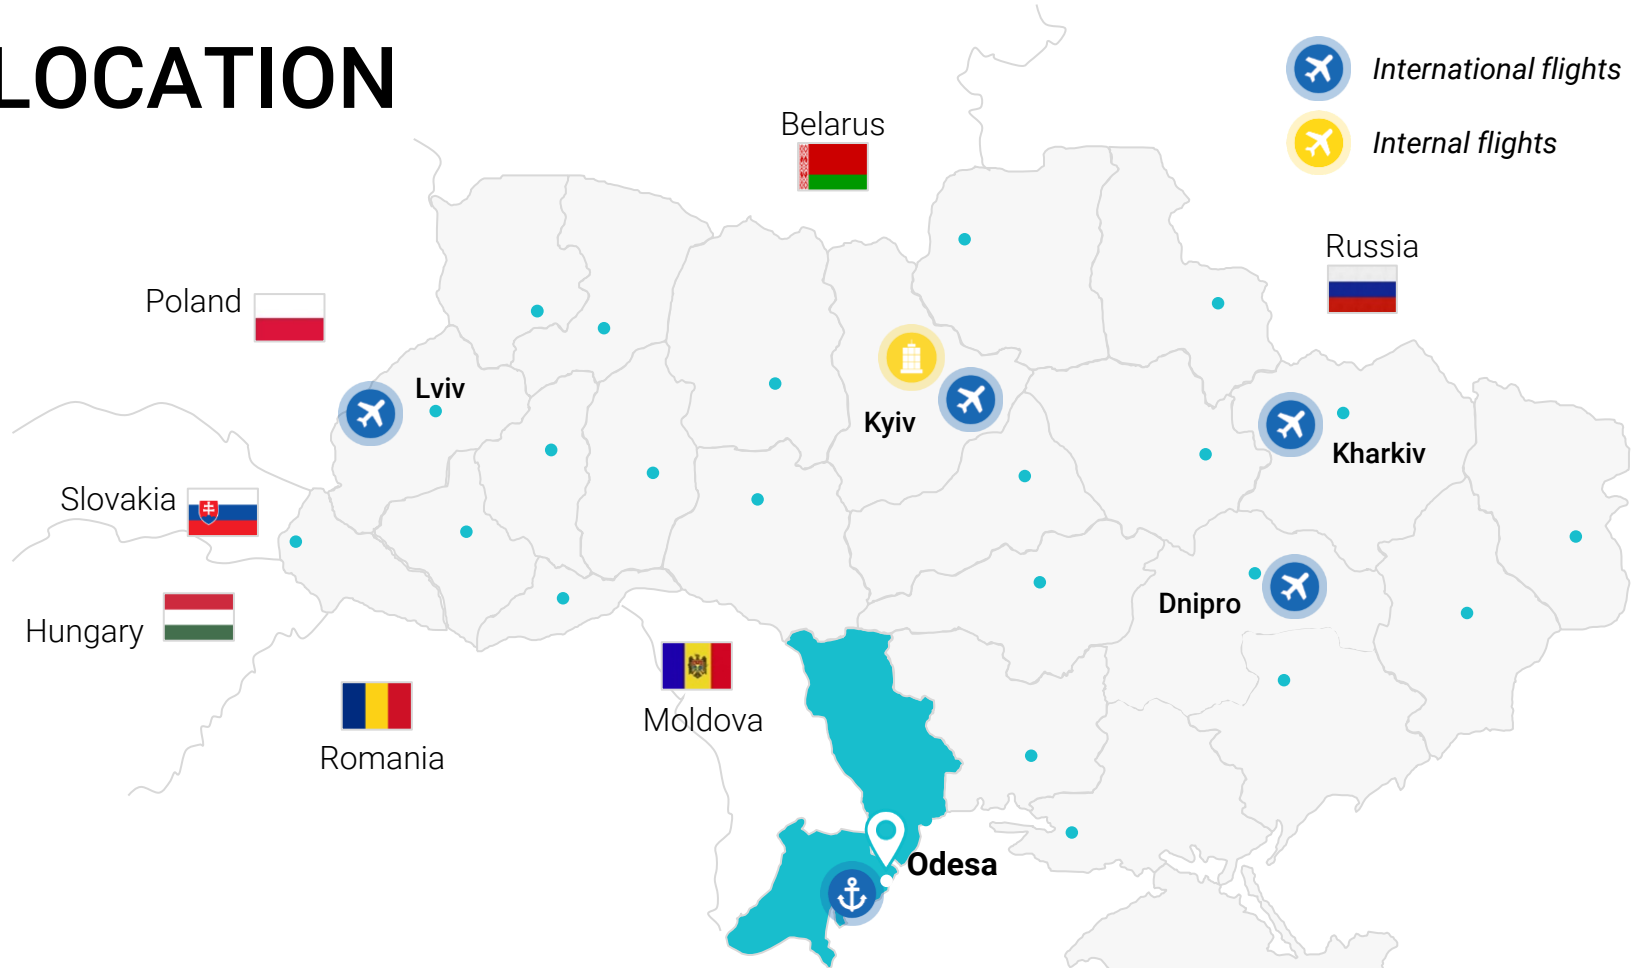

UkraineInvest
Your Investment Matters

ODESA

REGION OVERVIEW

May 2020

LOCATION

474 km  **Kyiv**

824 km  **Poland**

888 km  **Hungary**

287 km  **Romania**

HUMAN CAPITAL

POPULATION IN THE REGION

2.387 m

Odesa	1011k
Izmail	71k
Chornomorsk	71k

GROSS SALARY TO MOTIVATE NEW EMPLOYEES

Blue collar worker	9.9k UAH (≈ €340)
Management	17k UAH (≈ €580)
Average salary according to official statistics UAH 9.9k (≈ €340)	