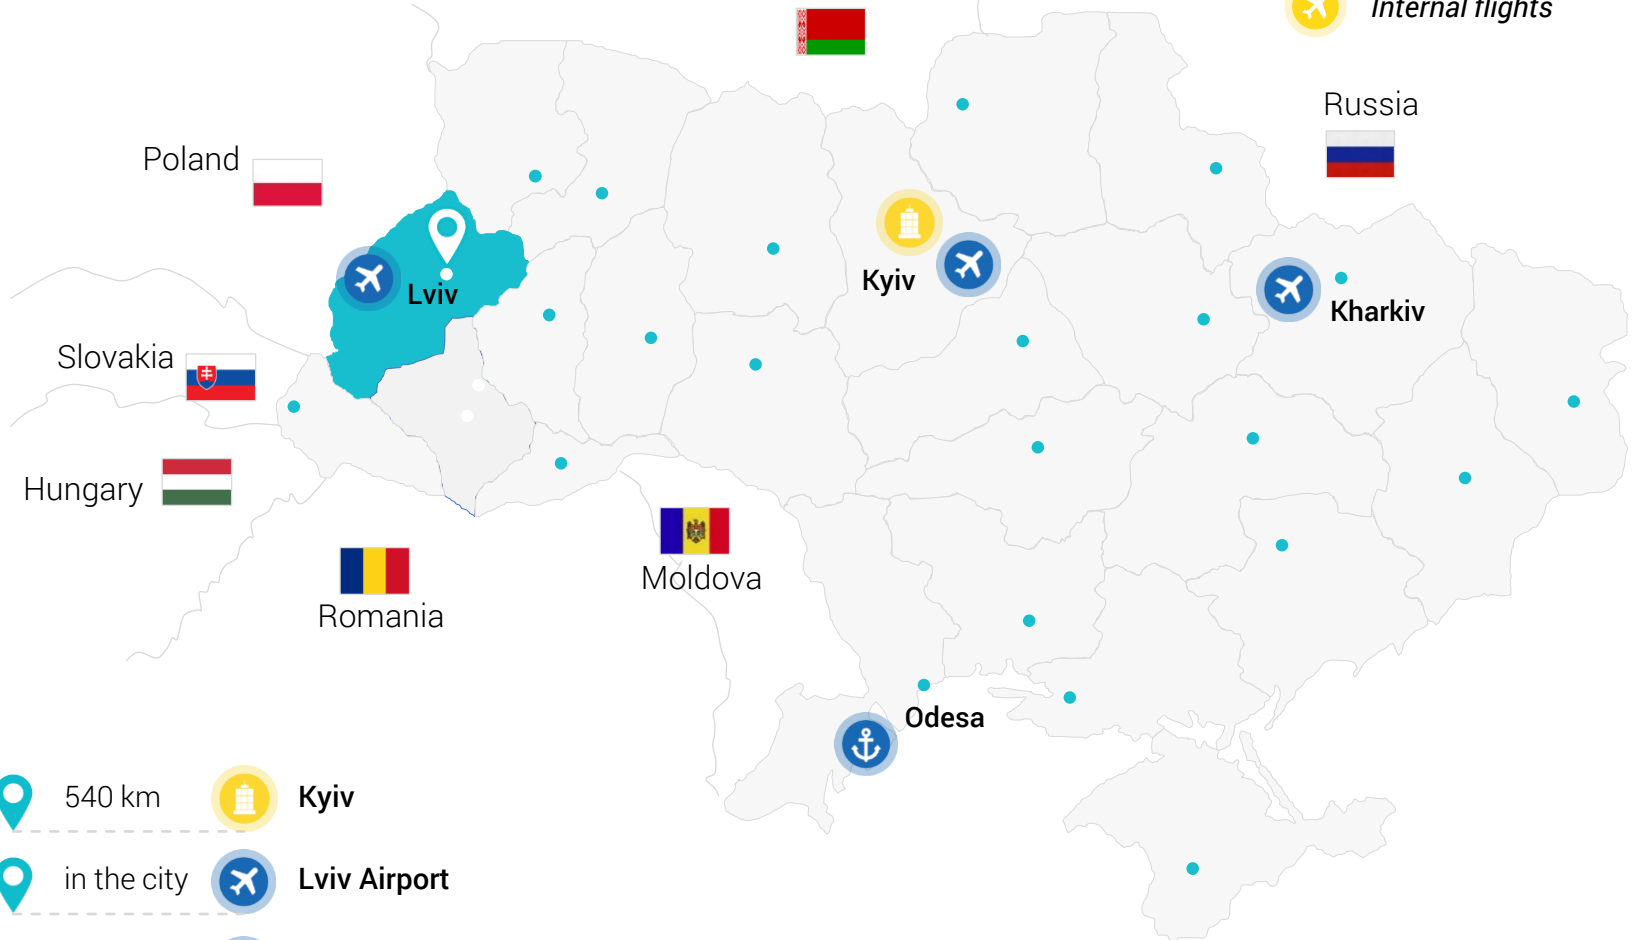

Ukraine Invest
Your Investment Matters

LVIV

REGION OVERVIEW

May 2020

LOCATION

-  *International flights*
-  *Internal flights*

 540 km  **Kyiv**

 in the city  **Lviv Airport**

 820 km  **Odesa seaport**

 70 km  **Poland**

 280 km  **Hungary**

 310 km  **Romania**

HUMAN CAPITAL

POPULATION IN THE REGION

2.530 m

Lviv 730k
Drohobych 77k
Chervonohrad 67k