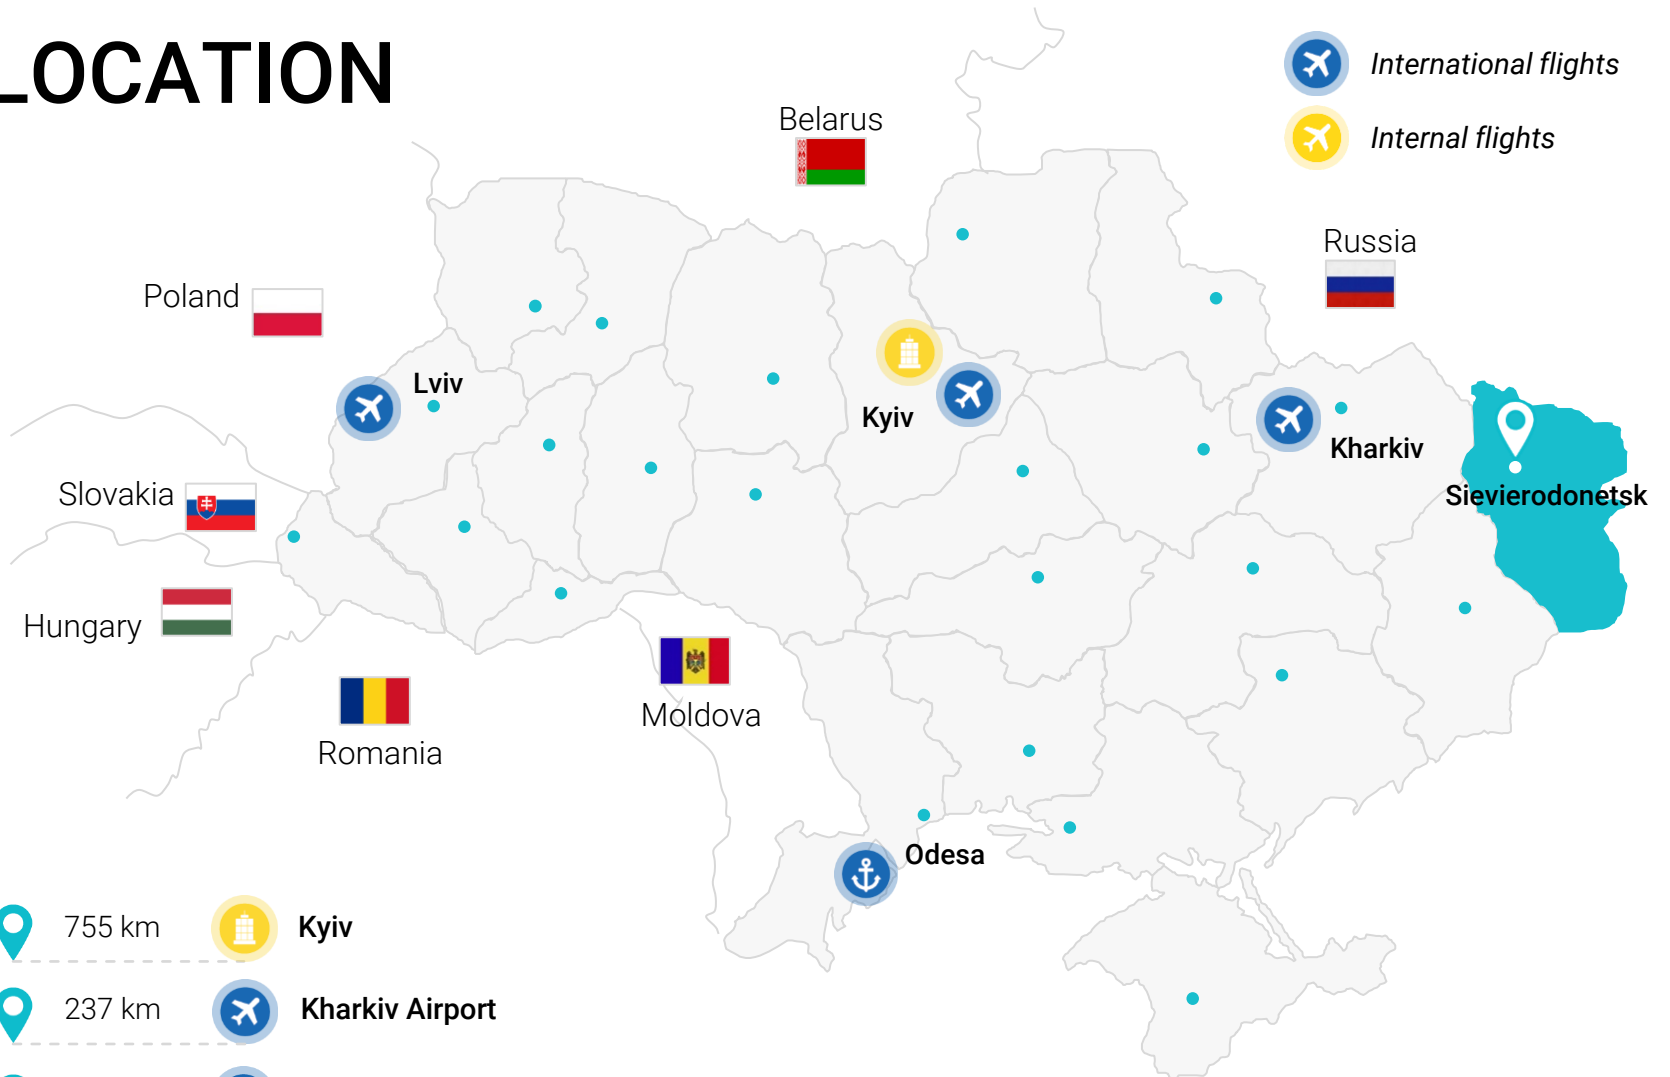

LUHANSK

REGION OVERVIEW

May 2020

LOCATION

-  International flights
-  Internal flights

 755 km  **Kyiv**

 237 km  **Kharkiv Airport**

 775 km  **Odesa seaport**

 1,239 km  **Poland**

 1,526 km  **Hungary**

 1,282 km  **Romania**

HUMAN CAPITAL

POPULATION IN THE REGION

0.988 m

Sievierodonetsk 104k
Lysychansk 98k
Rubizhne 58k

GROSS SALARY TO MOTIVATE NEW EMPLOYEES