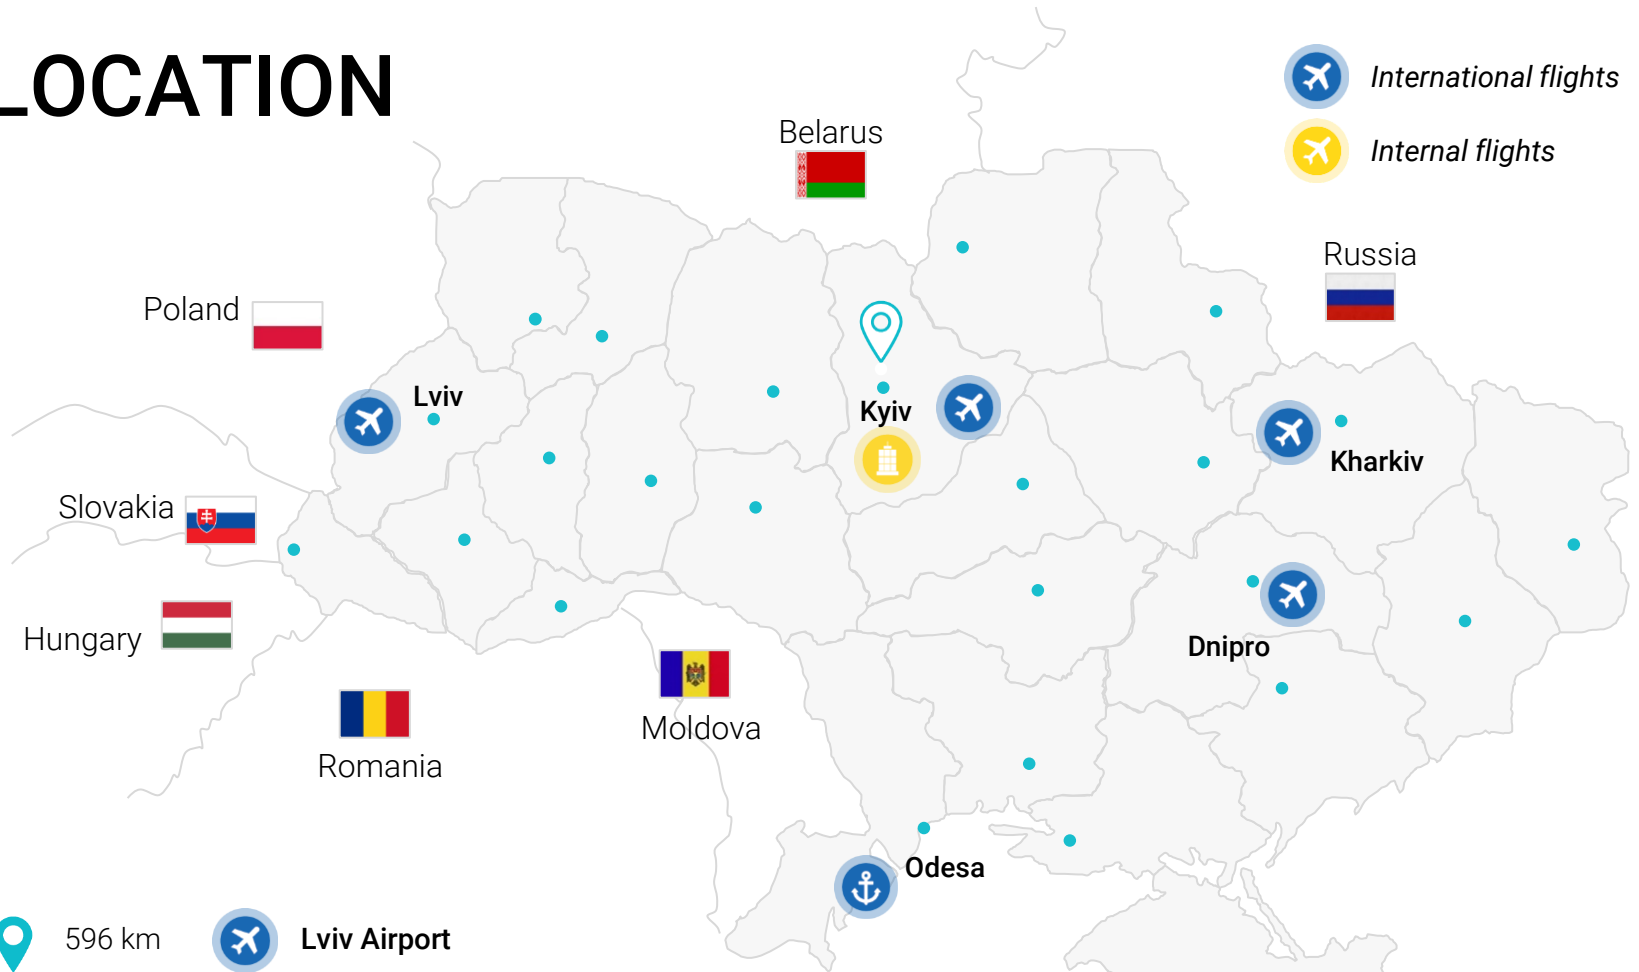

**Ukraine Invest**  
Your Investment Matters

**KYIV**

**CITY OVERVIEW**

May 2020

# LOCATION

-  International flights
-  Internal flights

-  596 km  Lviv Airport
-  549 km  Kharkiv Airport
-  463 km  Odesa seaport
-  514 km  Poland

 818 km  Hungary

 553 km  Romania

## POPULATION IN THE REGION

**2.97 m**

Vishnyove 38k  
Boyarka 35k  
Bucha 31k