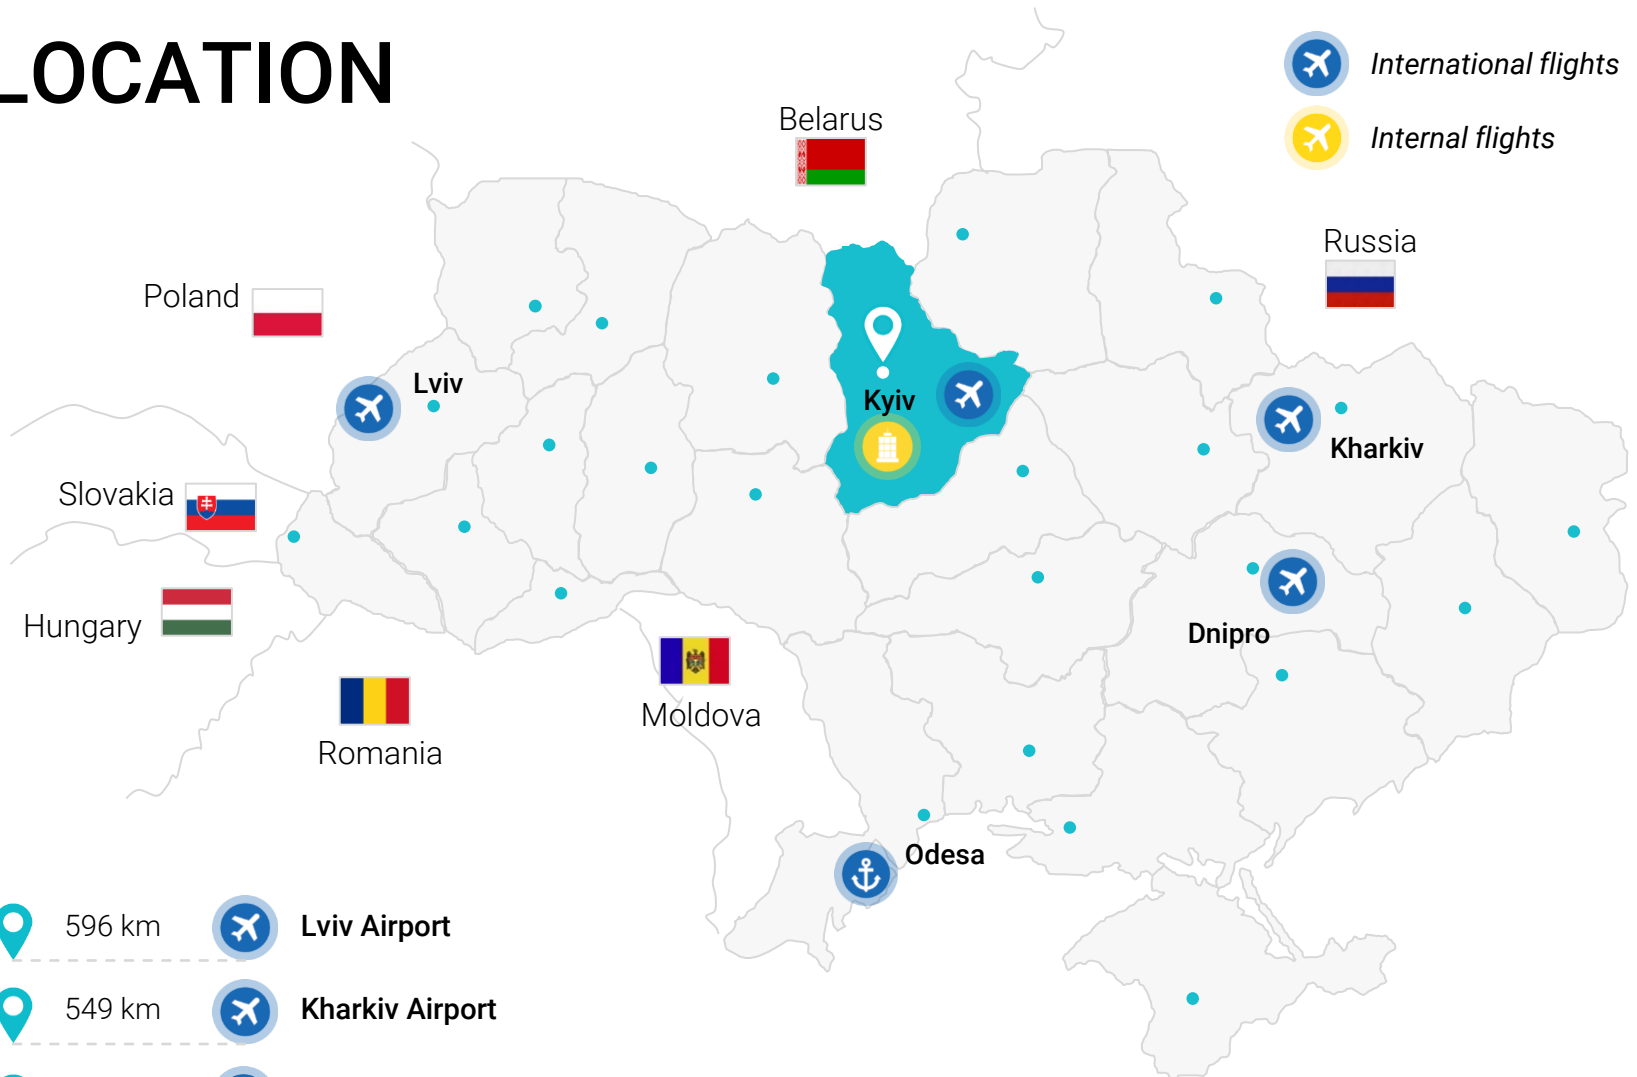

UkraineInvest
Your Investment Matters

KYIV

REGION OVERVIEW

May 2020

LOCATION

-  International flights
-  Internal flights

-  596 km  Lviv Airport
-  549 km  Kharkiv Airport
-  463 km  Odesa seaport
-  514 km  Poland

 818 km  Hungary

 553 km  Romania

HUMAN CAPITAL

POPULATION IN THE REGION

1.828 m

Bila Tserkva	209k
Brovary	108k
Irpin	101k

GROSS SALARY TO MOTIVATE NEW EMPLOYEES

Blue collar worker
Management

Gostomel

Irish budget airline

Kyiv

US consumer goods producer

Boryspil

French sporting goods retailer

Kyiv