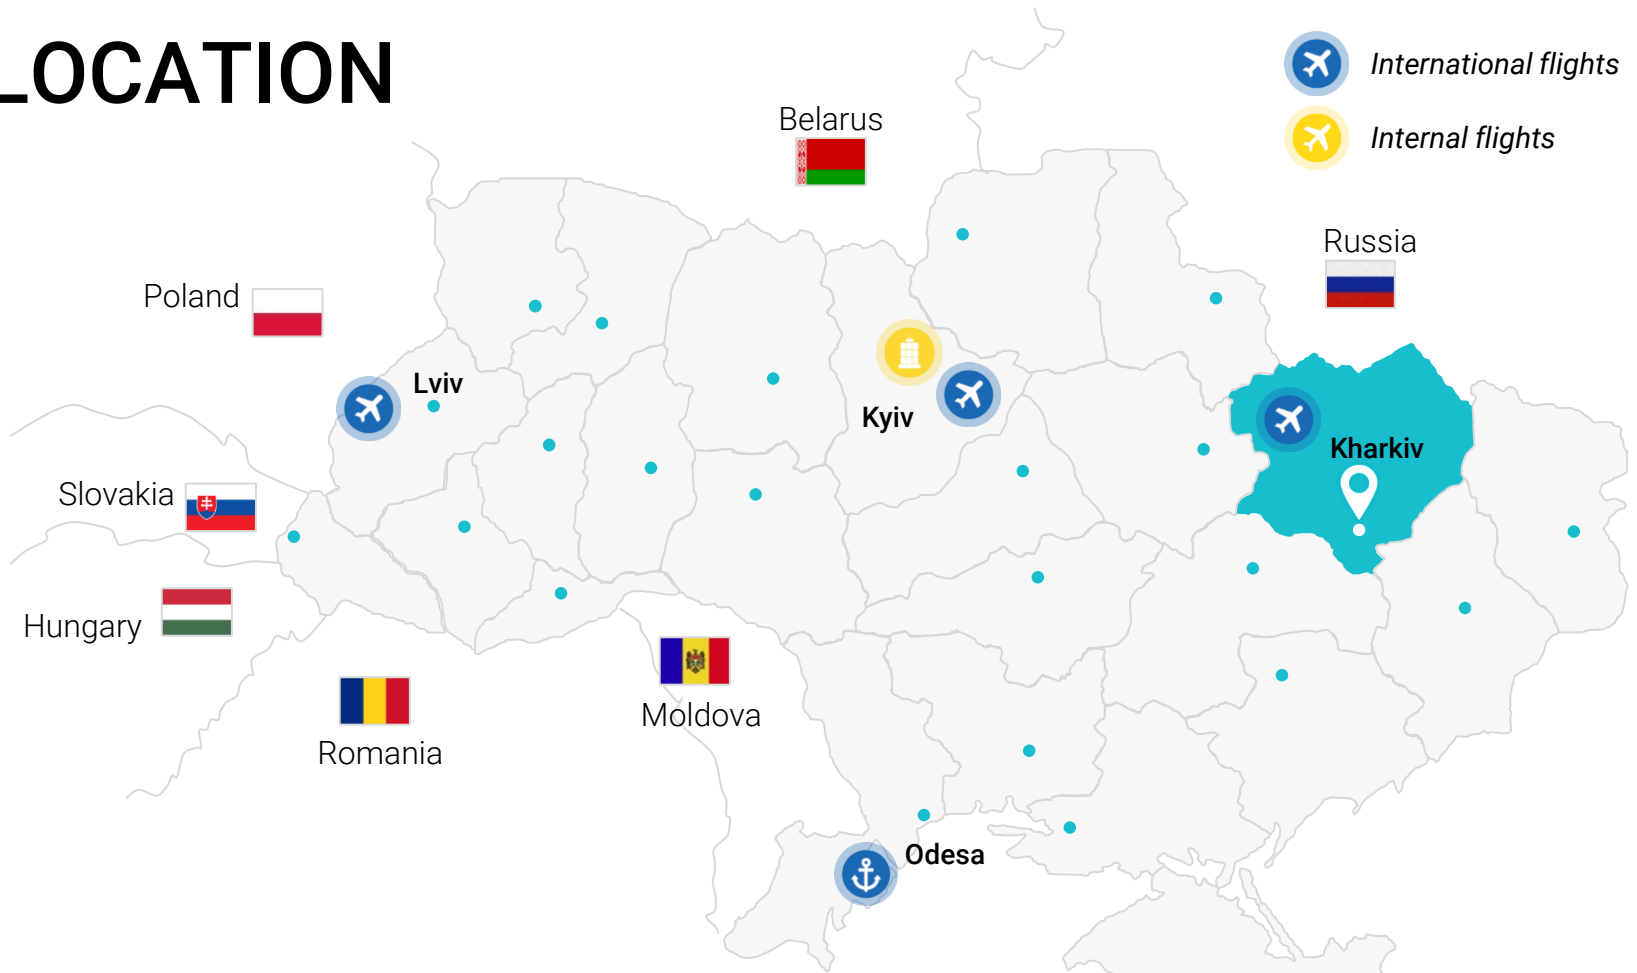

Ukraine Invest
Your Investment Matters

KHARKIV

REGION OVERVIEW

May 2020

LOCATION

460 km  **Kyiv**

670 km  **Odesa seaport**

989 km  **Poland**

1,286 km  **Hungary**

734 km  **Romania**

HUMAN CAPITAL

POPULATION IN THE REGION

2.738 m

Kharkiv	1449k
Lozova	56k
Izyum	49k

GROSS SALARY TO MOTIVATE NEW EMPLOYEES

Blue collar worker	11k UAH (≈ €380)
Management	20k UAH (≈ €700)
Average salary according to official statistics UAH 10.4k (≈ €360)	