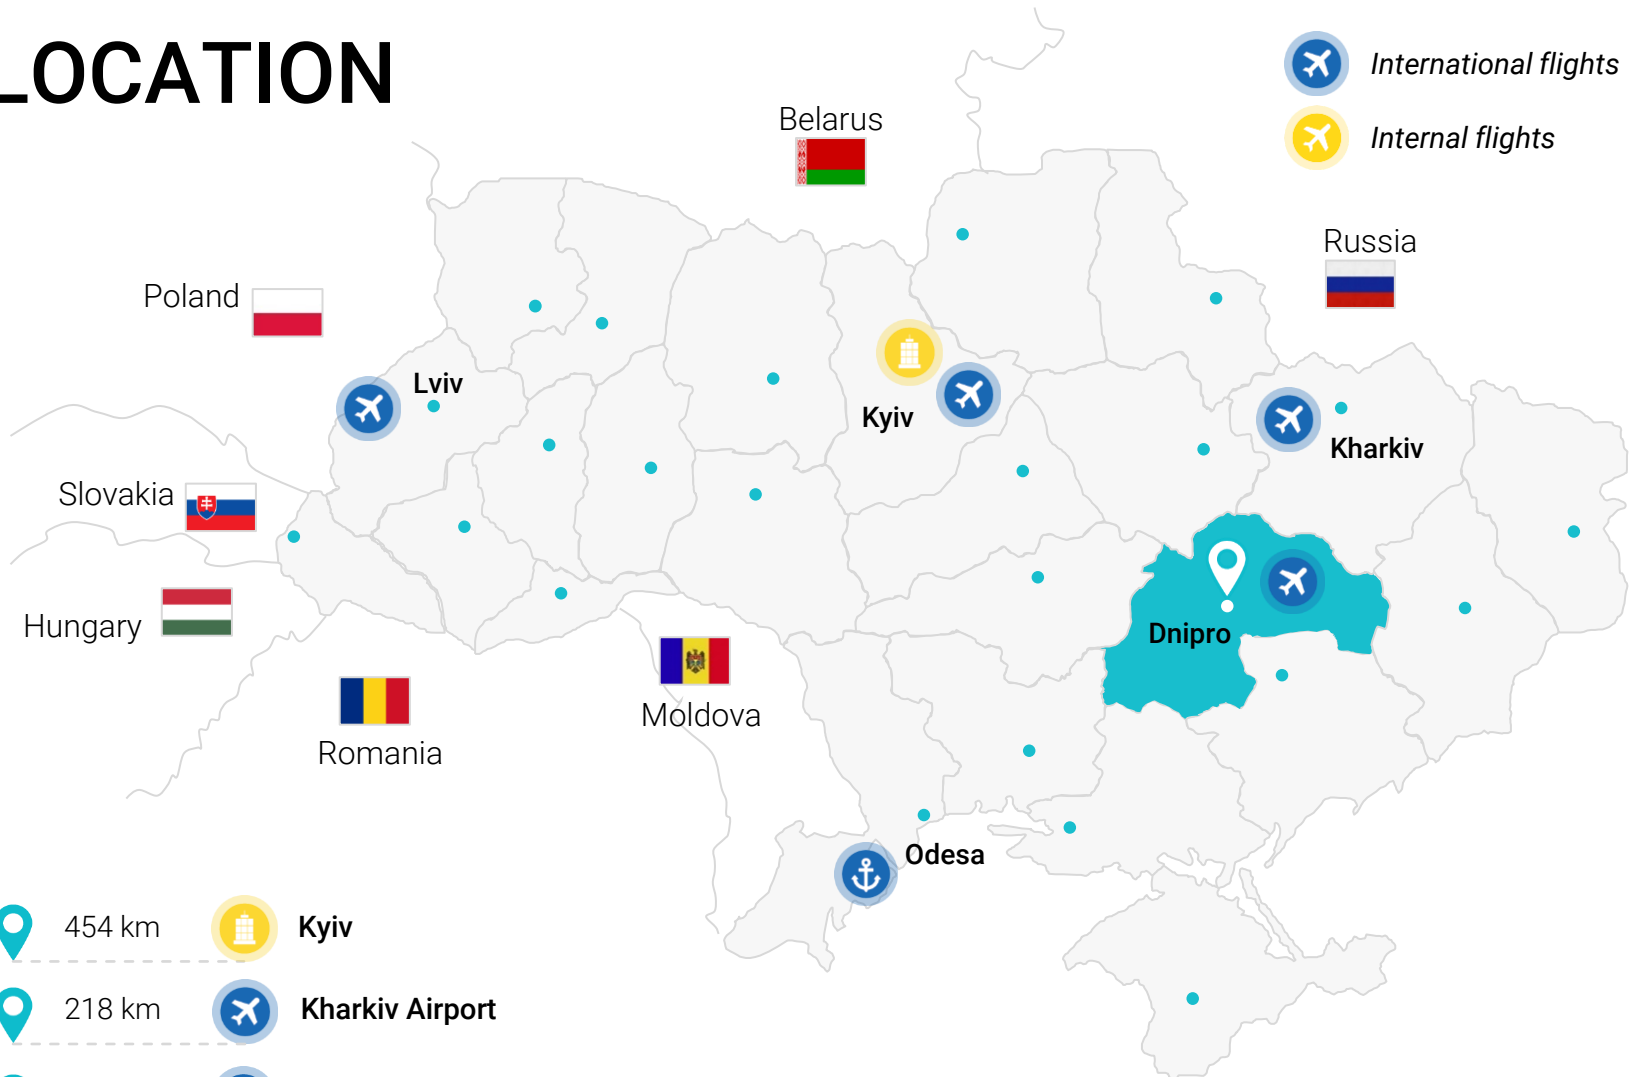

A nighttime photograph of the city of Dnipro-Petrovsk, Ukraine, showing a dense urban landscape with illuminated buildings and a river in the foreground. The sky is dark blue, and the city lights create a vibrant scene. The Dnipro River is visible on the left, with a bridge crossing it. The city skyline is dominated by several tall buildings, some of which are brightly lit.

UkraineInvest
Your Investment Matters

DNIPRO- PETROVSK

REGION OVERVIEW

May 2020

LOCATION

-  International flights
-  Internal flights

 454 km  **Kyiv**

 218 km  **Kharkiv Airport**

 450 km  **Odesa seaport**

 994 km  **Poland**

 1,280 km  **Hungary**

 689 km  **Romania**

HUMAN CAPITAL

POPULATION IN THE REGION

3.307 m

Dnipro	1000k
Kryvyi Rih	629k
Kamianske	235k

- Metal's ore (copper, nickel, iron, cobalt, aluminum)
- Sand
- Coal
- Kaolin
- Uranium
- Gas

MAJOR FOREIGN INVESTORS

ArcelorMittal

Luxembourg global steel company
Kryvyi Rih

THE LINDE GROUP

German chemical producer
Dnipro